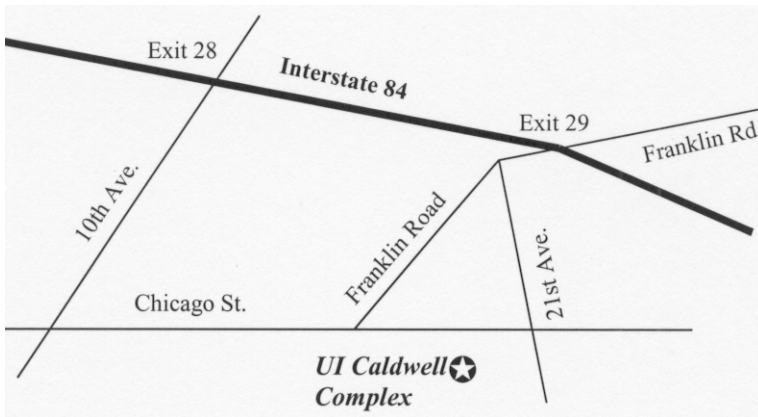

University of Idaho Caldwell Complex

1904 E. Chicago Street, Caldwell, Idaho 83605

(208) 459-6365

(Home of the Caldwell Research & Extension Center, Business & Technology Incubator, Food Technology Center, and District II Extension)

The Complex is located on the south side of Chicago Street, between Franklin Road and 21st Avenue, across from Treasure Valley Livestock

Driving directions:

- From Interstate 84, take Exit 29 (Franklin Road)
- Turn southwest onto Franklin Road/US 20-26, and continue to follow Franklin Road
- Turn east onto Chicago Street

Due to road construction at Exit 29, an alternate route would be

- Take Exit 28 (10th Avenue)
- Turn south onto 10th Avenue, and continue to follow 10th Avenue
- Turn east onto Chicago Street)